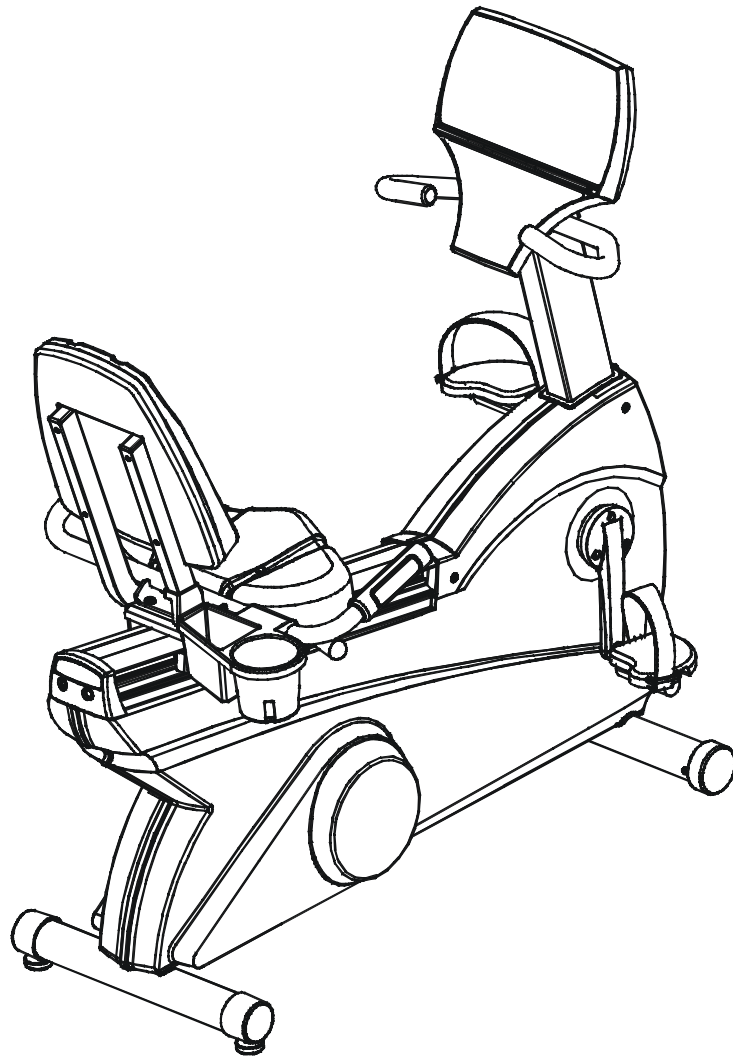

LifeFitness

Classic Recumbent Bike CLSR-0XXX-01

Customer Support Services
PARTS MANUAL rev 09 Apr 2008

Miscellaneous 3

Console Components..... 4

Console Support Assembly 5

Shrouds, End Cap, Crank Arms, and Pedals 6

Belts and 6V Battery 7

Resistor Assembly 8

Power Control Board..... 9

Alternator w/Pulley 10

Crankshaft and Bearing Assembly 11

Intermediate Shaft and Bearing Assembly 12

Idler Bracket Assembly 13

Seat Assembly 14

Seat Bottom Assembly 15

Seat Frame Assembly 16

Seat Pads and Accessory Tray 17

Extrusion Assembly..... 18

Seat Locking Assembly 19

Wheel and Leveler 20

Cables 21

Description	Part No.
OPERATION MANUAL	M051-00K39-A167
POWER OPTION KIT 120V	GK39-00002-0002
POWER OPTION KIT 240/50V UK	GK39-00002-0004
POWER OPTION KIT 240V+AUS	GK39-00002-0005
POWER OPTION KIT 230/50V CON	GK39-00002-0006
HARDWARE BAG	GK39-00002-0008
TOUCH UP PAINT: SPRAY CAN .5 OZ BOTTLE W/APPLICATOR .33 OZ PEN	0017-00008-0204 0017-00008-0205 0017-00008-0206
SERVICE MANUAL	M051-00K39-A012